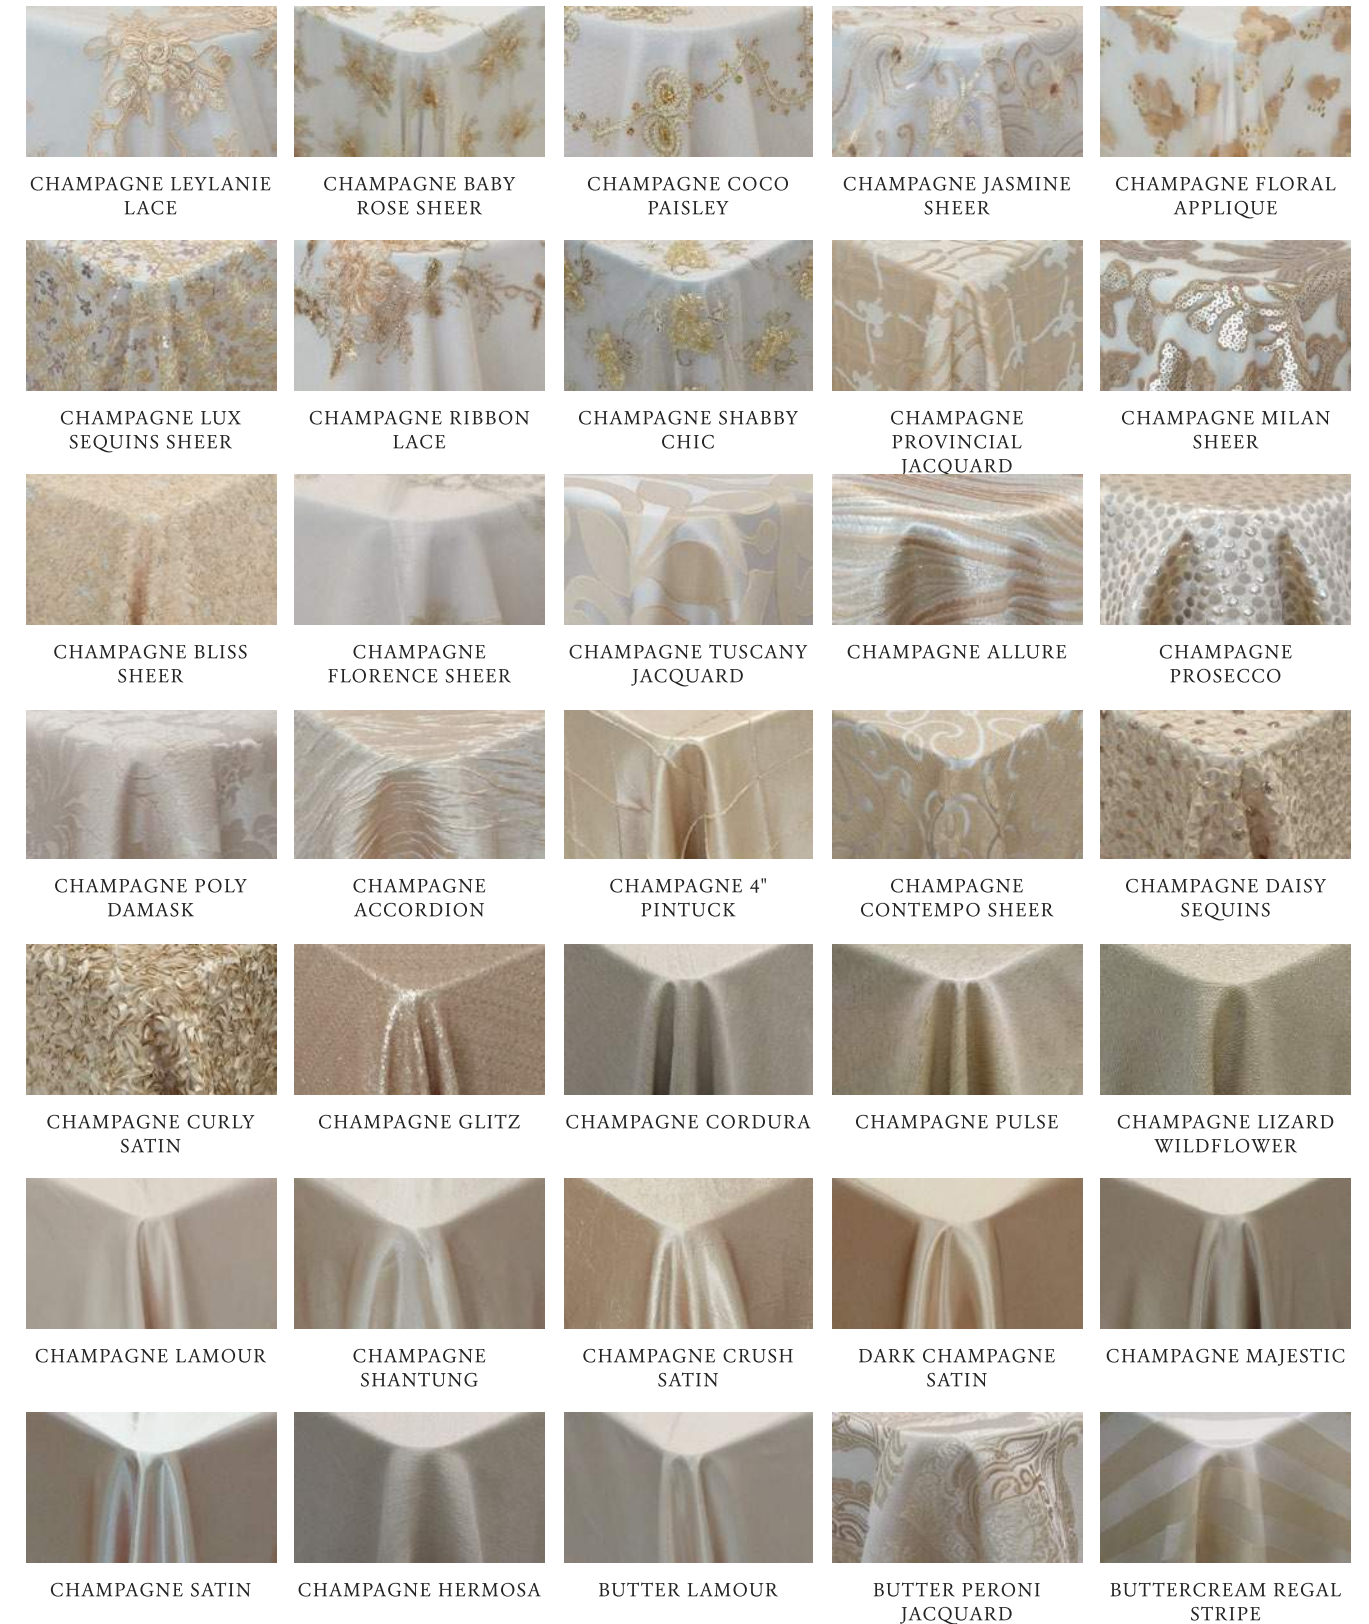

WHITE SOMERSET WHITE VOTEX SEQUINS IVORY VINTAGE LINEN IVORY SPARKLE DUST OFF WHITE ITALIAN CRUSH

WHITE TAFFETA SEQUINS IVORY DUPIONI WHITE IMPERIAL SHEER IVORY LAMOUR WHITE CHAMPAGNE BUBBLES

IVORY 4" PINTUCK IVORY ACCORDION NUDE NEW YORK DAZZLE IVORY LUX SATIN WHITE & SILVER SHIMMER

IVORY ALLURE IVORY SHANTUNG IVORY GOLD SWIRL WHITE DELANO WHITE ADELAIDE FROM WILDFLOWER

CREAM TAFFETA SEQUINS IVORY VELVET CREAM GALAXY SHIMMER IVORY LEYLANIE LACE IVORY TABRIZ

IVORY RIBBON LACE IVORY POLYESTER IVORY FLORAL APPLIQUE IVORY PALM SHEER IVORY STRIPE SHEER

IVORY CHOPIN IVORY PAISLEY FLORET IVORY HARLEQUIN SHEER NATURAL FRENCH LACE CREAM ACCORDION LACE

IVORY BRILLANT SHEER IVORY REGAL JACQUARD IVORY ROCHELLE LACE IVORY GREAT GATSBY CREAM LAMOUR

IVORY METALIC VINTAGE IVORY MINI PETAL SHEER IVORY FORTUNE CREAM GLITZ PINK WINDOW PANE

SILVER 2" PINTUCK SILVER JACQUARD SILVER DAMASK SILVER SCRIBBLES SILVER PALOMA

PLATINUM CHELSEA GREY PRISM FROM WILDFLOWER SILVER CHEVRON GLITZ SILVER CHEVRON LAMOUR GREY HOMESTEAD FROM WILDFLOWER

PEWTER ACCORDION PEWTER 2" PINTUCK PEWTER SATIN PEWTER DUPIONI PEWTER TAFFETA