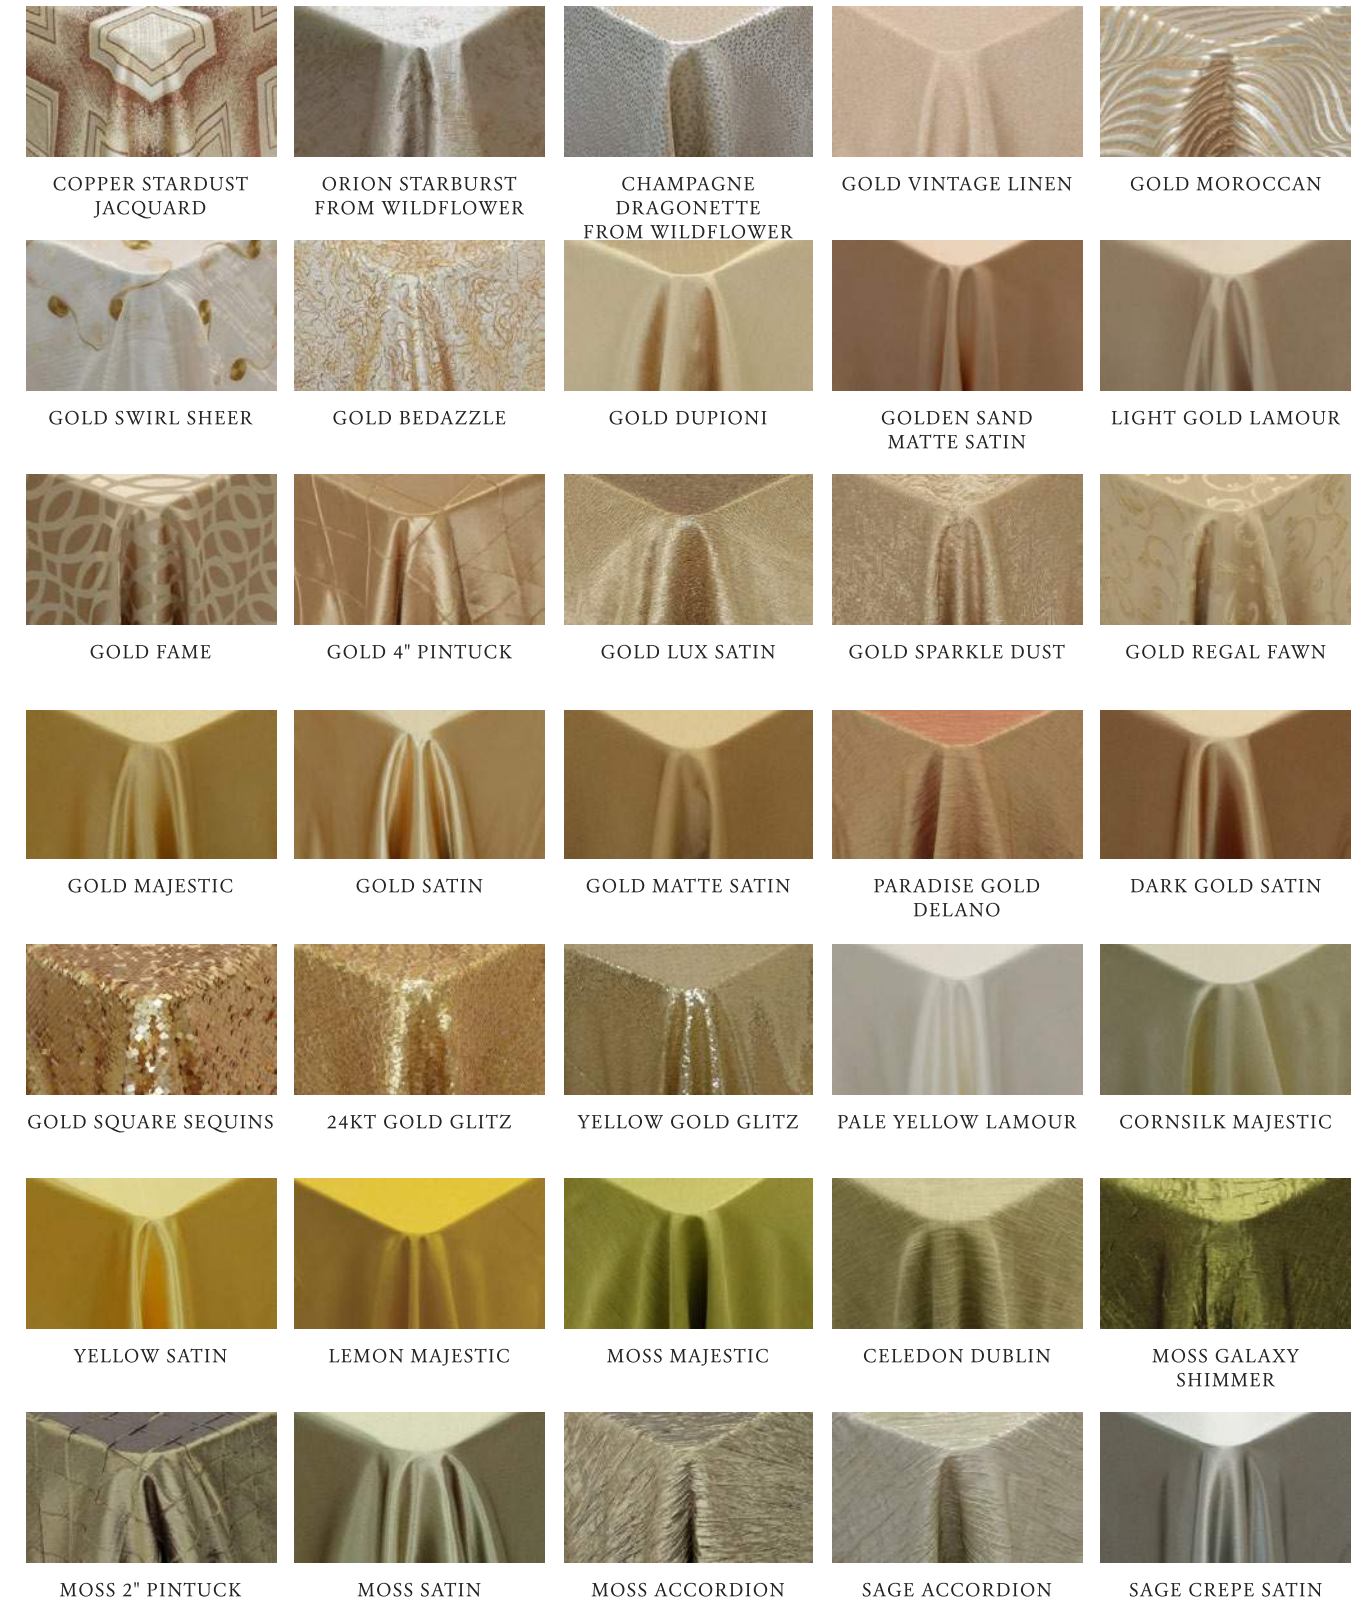

WHITE SOMERSET WHITE VOTEX SEQUINS IVORY VINTAGE LINEN IVORY SPARKLE DUST OFF WHITE ITALIAN CRUSH

WHITE TAFFETA SEQUINS IVORY DUPIONI WHITE IMPERIAL SHEER IVORY LAMOUR WHITE CHAMPAGNE BUBBLES

IVORY 4" PINTUCK IVORY ACCORDION NUDE NEW YORK DAZZLE IVORY LUX SATIN WHITE & SILVER SHIMMER

IVORY ALLURE IVORY SHANTUNG IVORY GOLD SWIRL WHITE DELANO WHITE ADELAIDE FROM WILDFLOWER

CREAM TAFFETA SEQUINS IVORY VELVET CREAM GALAXY SHIMMER IVORY LEYLANIE LACE IVORY TABRIZ

IVORY RIBBON LACE IVORY POLYESTER IVORY FLORAL APPLIQUE IVORY PALM SHEER IVORY STRIPE SHEER

IVORY CHOPIN IVORY PAISLEY FLORET IVORY HARLEQUIN SHEER NATURAL FRENCH LACE CREAM ACCORDION LACE

IVORY BRILLANT SHEER IVORY REGAL JACQUARD IVORY ROCHELLE LACE IVORY GREAT GATSBY CREAM LAMOUR

IVORY METALIC VINTAGE IVORY MINI PETAL SHEER IVORY FORTUNE CREAM GLITZ PINK WINDOW PANE

SILVER 2" PINTUCK SILVER JACQUARD SILVER DAMASK SILVER SCRIBBLES SILVER PALOMA

PLATINUM CHELSEA GREY PRISM FROM WILDFLOWER SILVER CHEVRON GLITZ SILVER CHEVRON LAMOUR GREY HOMESTEAD FROM WILDFLOWER

PEWTER ACCORDION PEWTER 2" PINTUCK PEWTER SATIN PEWTER DUPIONI PEWTER TAFFETA