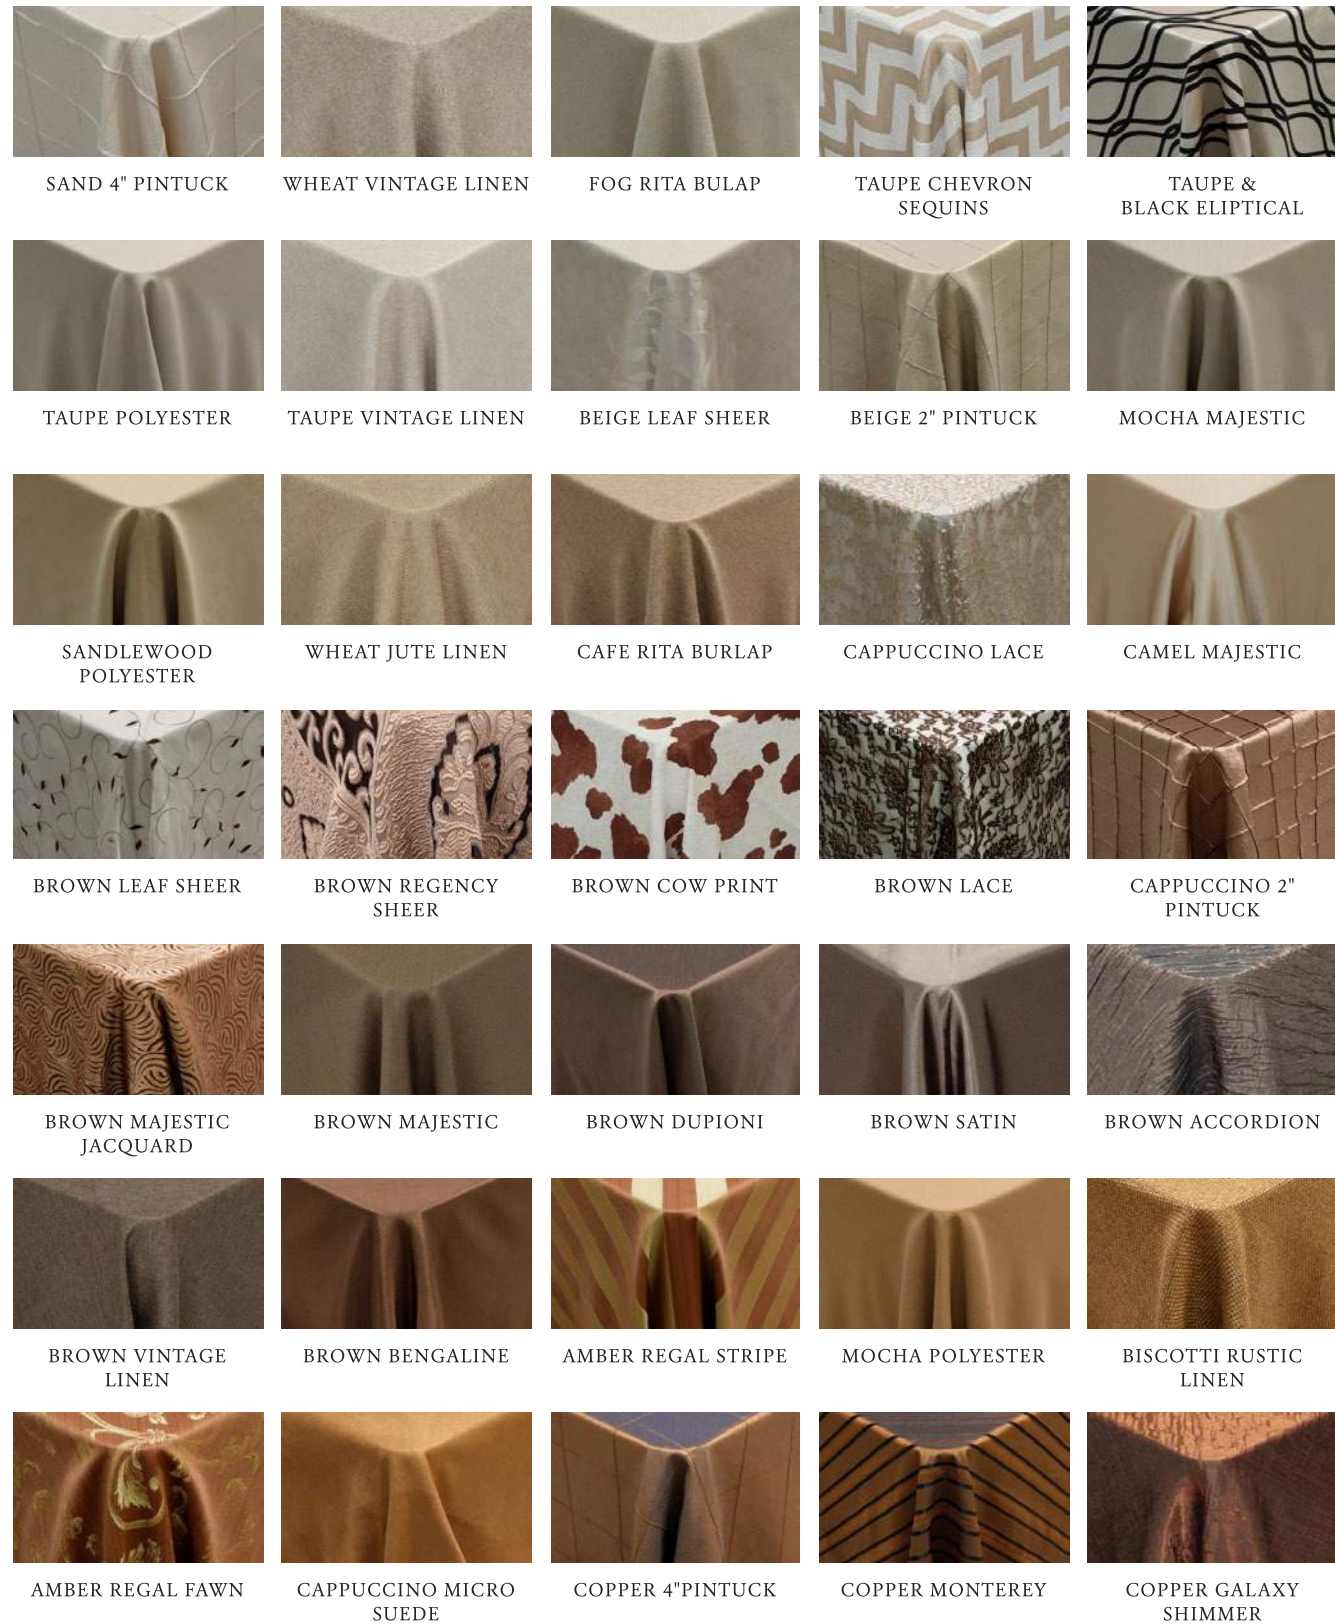

WHITE SOMERSET WHITE VOTEX SEQUINS IVORY VINTAGE LINEN IVORY SPARKLE DUST OFF WHITE ITALIAN CRUSH

WHITE TAFFETA SEQUINS IVORY DUPIONI WHITE IMPERIAL SHEER IVORY LAMOUR WHITE CHAMPAGNE BUBBLES

IVORY 4" PINTUCK IVORY ACCORDION NUDE NEW YORK DAZZLE IVORY LUX SATIN WHITE & SILVER SHIMMER

IVORY ALLURE IVORY SHANTUNG IVORY GOLD SWIRL WHITE DELANO WHITE ADELAIDE FROM WILDFLOWER

CREAM TAFFETA SEQUINS IVORY VELVET CREAM GALAXY SHIMMER IVORY LEYLANIE LACE IVORY TABRIZ

IVORY RIBBON LACE IVORY POLYESTER IVORY FLORAL APPLIQUE IVORY PALM SHEER IVORY STRIPE SHEER

IVORY CHOPIN IVORY PAISLEY FLORET IVORY HARLEQUIN SHEER NATURAL FRENCH LACE CREAM ACCORDION LACE

IVORY BRILLANT SHEER IVORY REGAL JACQUARD IVORY ROCHELLE LACE IVORY GREAT GATSBY CREAM LAMOUR

IVORY METALIC VINTAGE IVORY MINI PETAL SHEER IVORY FORTUNE CREAM GLITZ PINK WINDOW PANE

SILVER 2" PINTUCK SILVER JACQUARD SILVER DAMASK SILVER SCRIBBLES SILVER PALOMA

PLATINUM CHELSEA GREY PRISM FROM WILDFLOWER SILVER CHEVRON GLITZ SILVER CHEVRON LAMOUR GREY HOMESTEAD FROM WILDFLOWER

PEWTER ACCORDION PEWTER 2" PINTUCK PEWTER SATIN PEWTER DUPIONI PEWTER TAFFETA