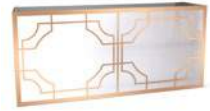

ROSE GOLD
STAINLESS BAR
94" x 23" x 43"
$495.00