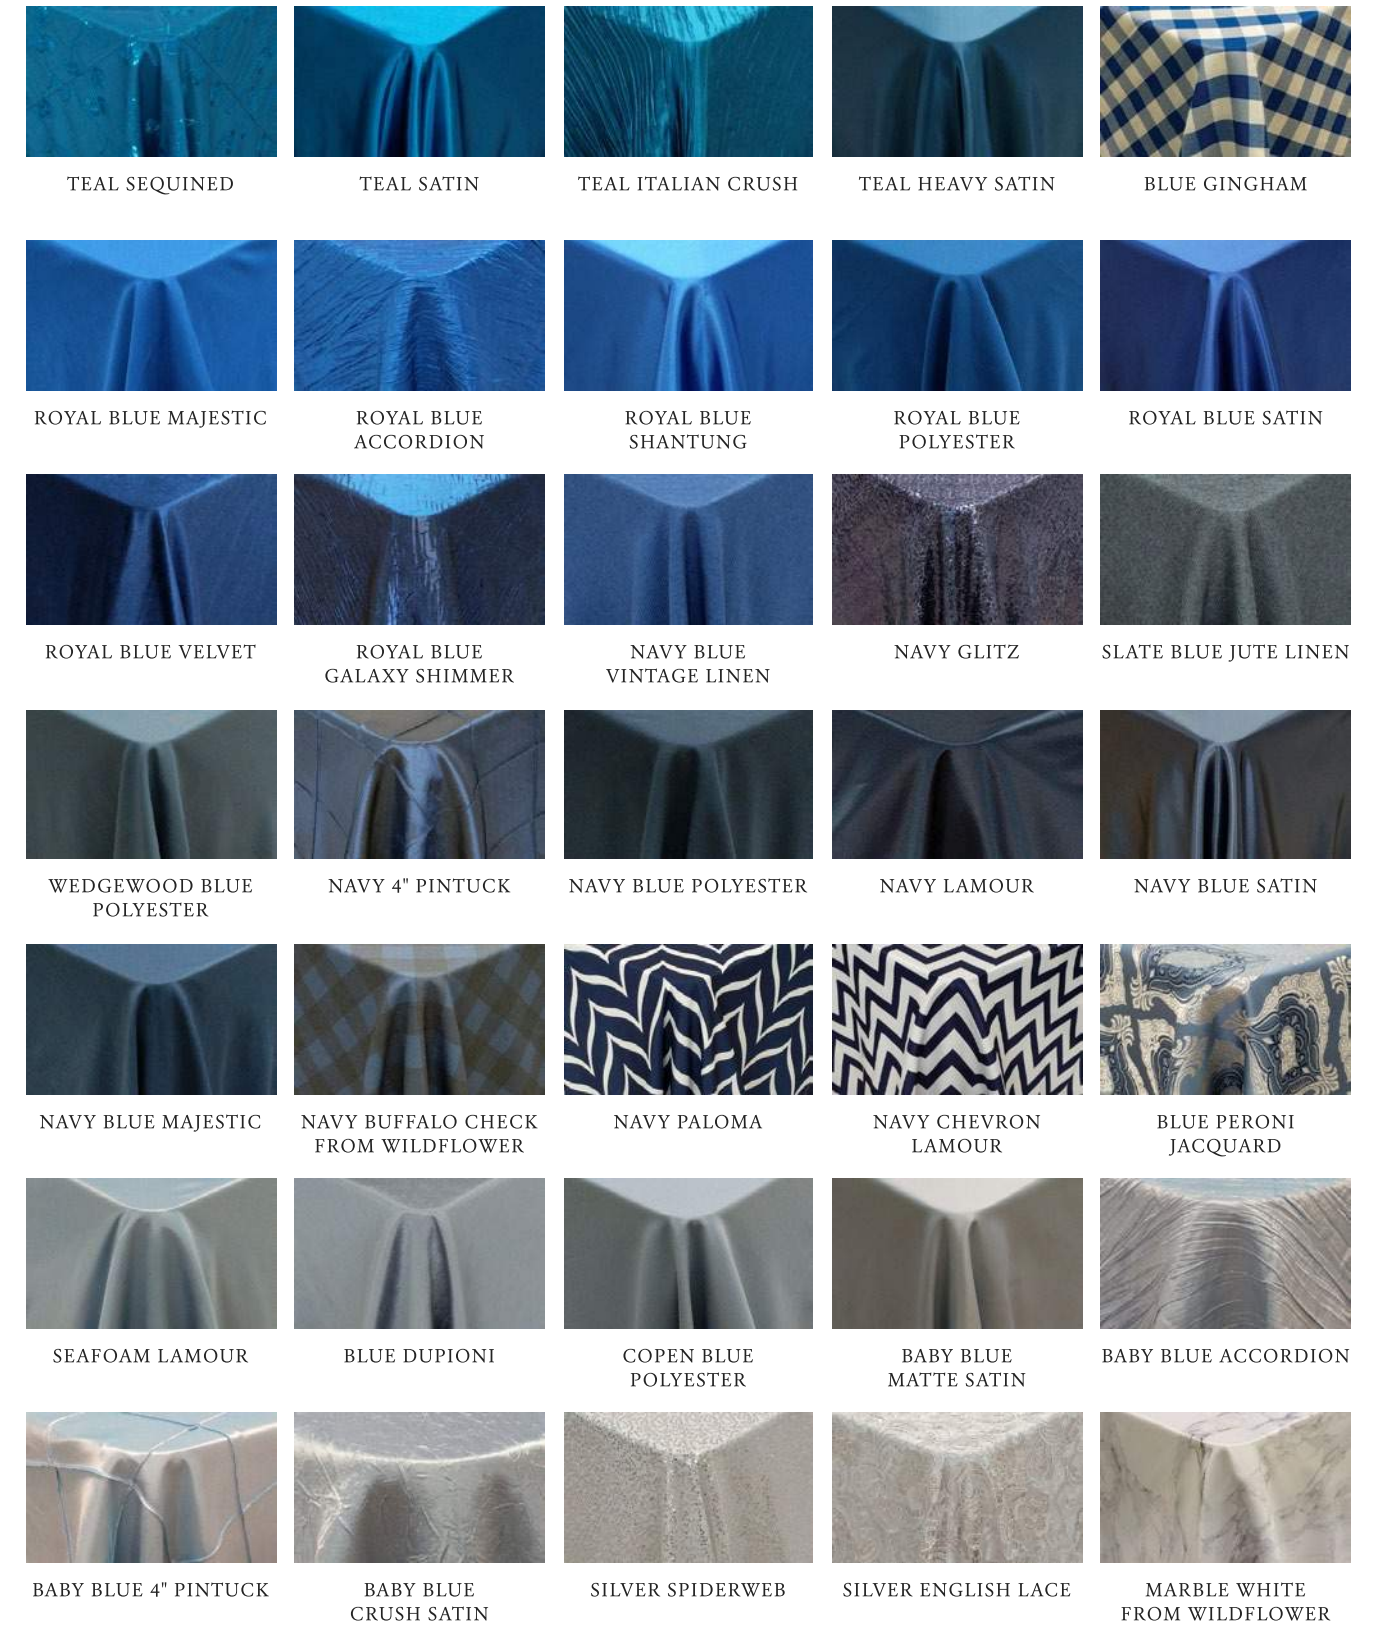

WHITE SOMERSET WHITE VOTEX SEQUINS IVORY VINTAGE LINEN IVORY SPARKLE DUST OFF WHITE ITALIAN CRUSH

WHITE TAFFETA SEQUINS IVORY DUPIONI WHITE IMPERIAL SHEER IVORY LAMOUR WHITE CHAMPAGNE BUBBLES

IVORY 4" PINTUCK IVORY ACCORDION NUDE NEW YORK DAZZLE IVORY LUX SATIN WHITE & SILVER SHIMMER

IVORY ALLURE IVORY SHANTUNG IVORY GOLD SWIRL WHITE DELANO WHITE ADELAIDE FROM WILDFLOWER

CREAM TAFFETA SEQUINS IVORY VELVET CREAM GALAXY SHIMMER IVORY LEYLANIE LACE IVORY TABRIZ

IVORY RIBBON LACE IVORY POLYESTER IVORY FLORAL APPLIQUE IVORY PALM SHEER IVORY STRIPE SHEER

IVORY CHOPIN IVORY PAISLEY FLORET IVORY HARLEQUIN SHEER NATURAL FRENCH LACE CREAM ACCORDION LACE

IVORY BRILLANT SHEER IVORY REGAL JACQUARD IVORY ROCHELLE LACE IVORY GREAT GATSBY CREAM LAMOUR

IVORY METALIC VINTAGE IVORY MINI PETAL SHEER IVORY FORTUNE CREAM GLITZ PINK WINDOW PANE

SILVER 2" PINTUCK SILVER JACQUARD SILVER DAMASK SILVER SCRIBBLES SILVER PALOMA

PLATINUM CHELSEA GREY PRISM FROM WILDFLOWER SILVER CHEVRON GLITZ SILVER CHEVRON LAMOUR GREY HOMESTEAD FROM WILDFLOWER

PEWTER ACCORDION PEWTER 2" PINTUCK PEWTER SATIN PEWTER DUPIONI PEWTER TAFFETA