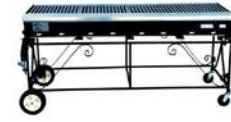

3 - BOWL SERVER ON
A STAND
\$9.00

2 - BOWL SERVER ON
A STAND
\$9.00

ROUND
BEVERAGE TRAY
Non-Slip
\$4.95

LARGE OVAL FOOD
SERVICE TRAY
Non-Slip
\$8.00

FOLDING TRAY STAND
\$12.00

WICKER BREAD
BASKET
\$1.50

GLASS WATER JUG
55oz
\$4.00

COFFEE PERCOLATOR
60 cup
\$23.00

COFFEE PERCOLATOR
100 cup
\$26.00

COFFEE CAMBRO
4.75 Gallons
\$23.00

LARGE BBQ GRILL
24" x 67"
\$280.00

LARGE PANCAKE
GRIDDLE
Big John Large 20" x 72"
\$240.00

SMALL BBQ GRILL
24" x 36"
\$170.00