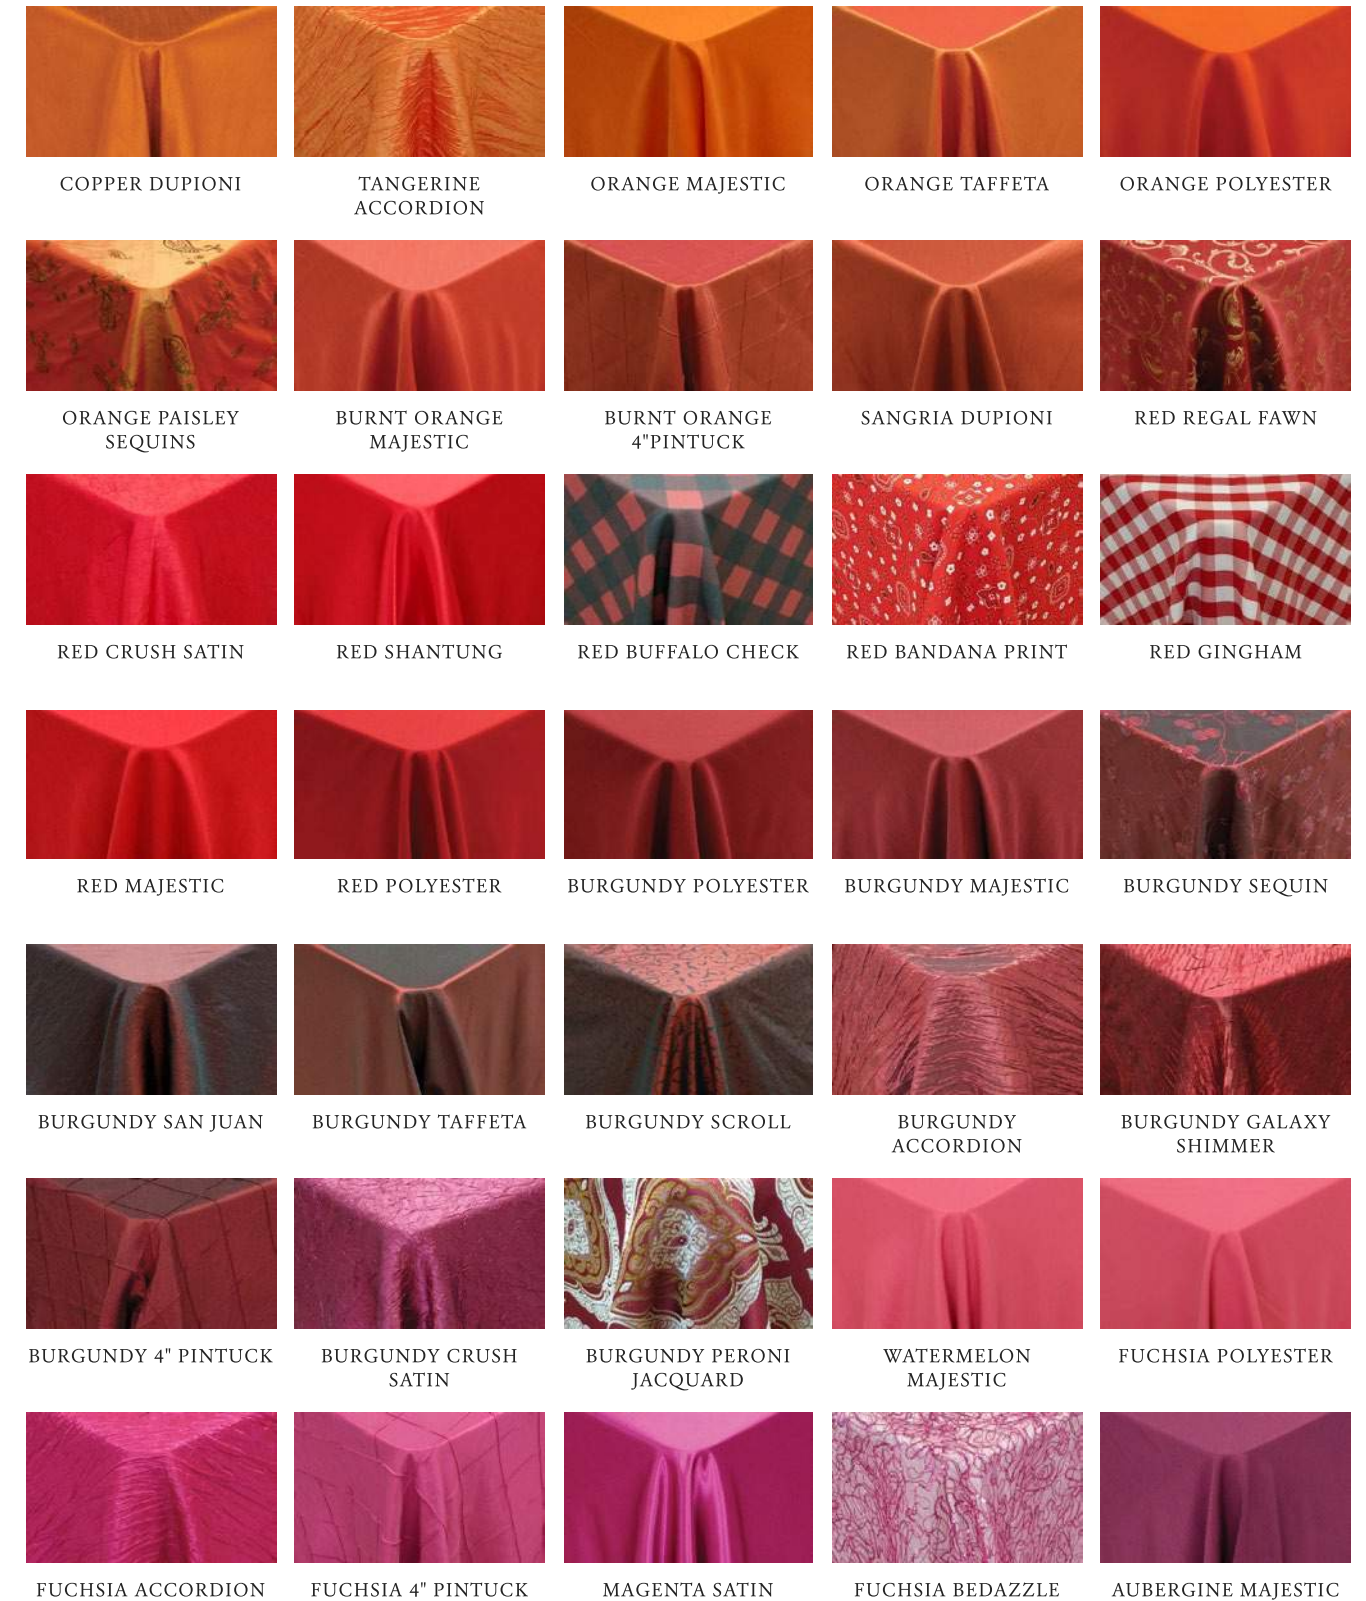

WHITE SOMERSET WHITE VOTEX SEQUINS IVORY VINTAGE LINEN IVORY SPARKLE DUST OFF WHITE ITALIAN CRUSH

WHITE TAFFETA SEQUINS IVORY DUPIONI WHITE IMPERIAL SHEER IVORY LAMOUR WHITE CHAMPAGNE BUBBLES

IVORY 4" PINTUCK IVORY ACCORDION NUDE NEW YORK DAZZLE IVORY LUX SATIN WHITE & SILVER SHIMMER

IVORY ALLURE IVORY SHANTUNG IVORY GOLD SWIRL WHITE DELANO WHITE ADELAIDE FROM WILDFLOWER

CREAM TAFFETA SEQUINS IVORY VELVET CREAM GALAXY SHIMMER IVORY LEYLANIE LACE IVORY TABRIZ

IVORY RIBBON LACE IVORY POLYESTER IVORY FLORAL APPLIQUE IVORY PALM SHEER IVORY STRIPE SHEER

IVORY CHOPIN IVORY PAISLEY FLORET IVORY HARLEQUIN SHEER NATURAL FRENCH LACE CREAM ACCORDION LACE

IVORY BRILLANT SHEER IVORY REGAL JACQUARD IVORY ROCHELLE LACE IVORY GREAT GATSBY CREAM LAMOUR

IVORY METALIC VINTAGE IVORY MINI PETAL SHEER IVORY FORTUNE CREAM GLITZ PINK WINDOW PANE