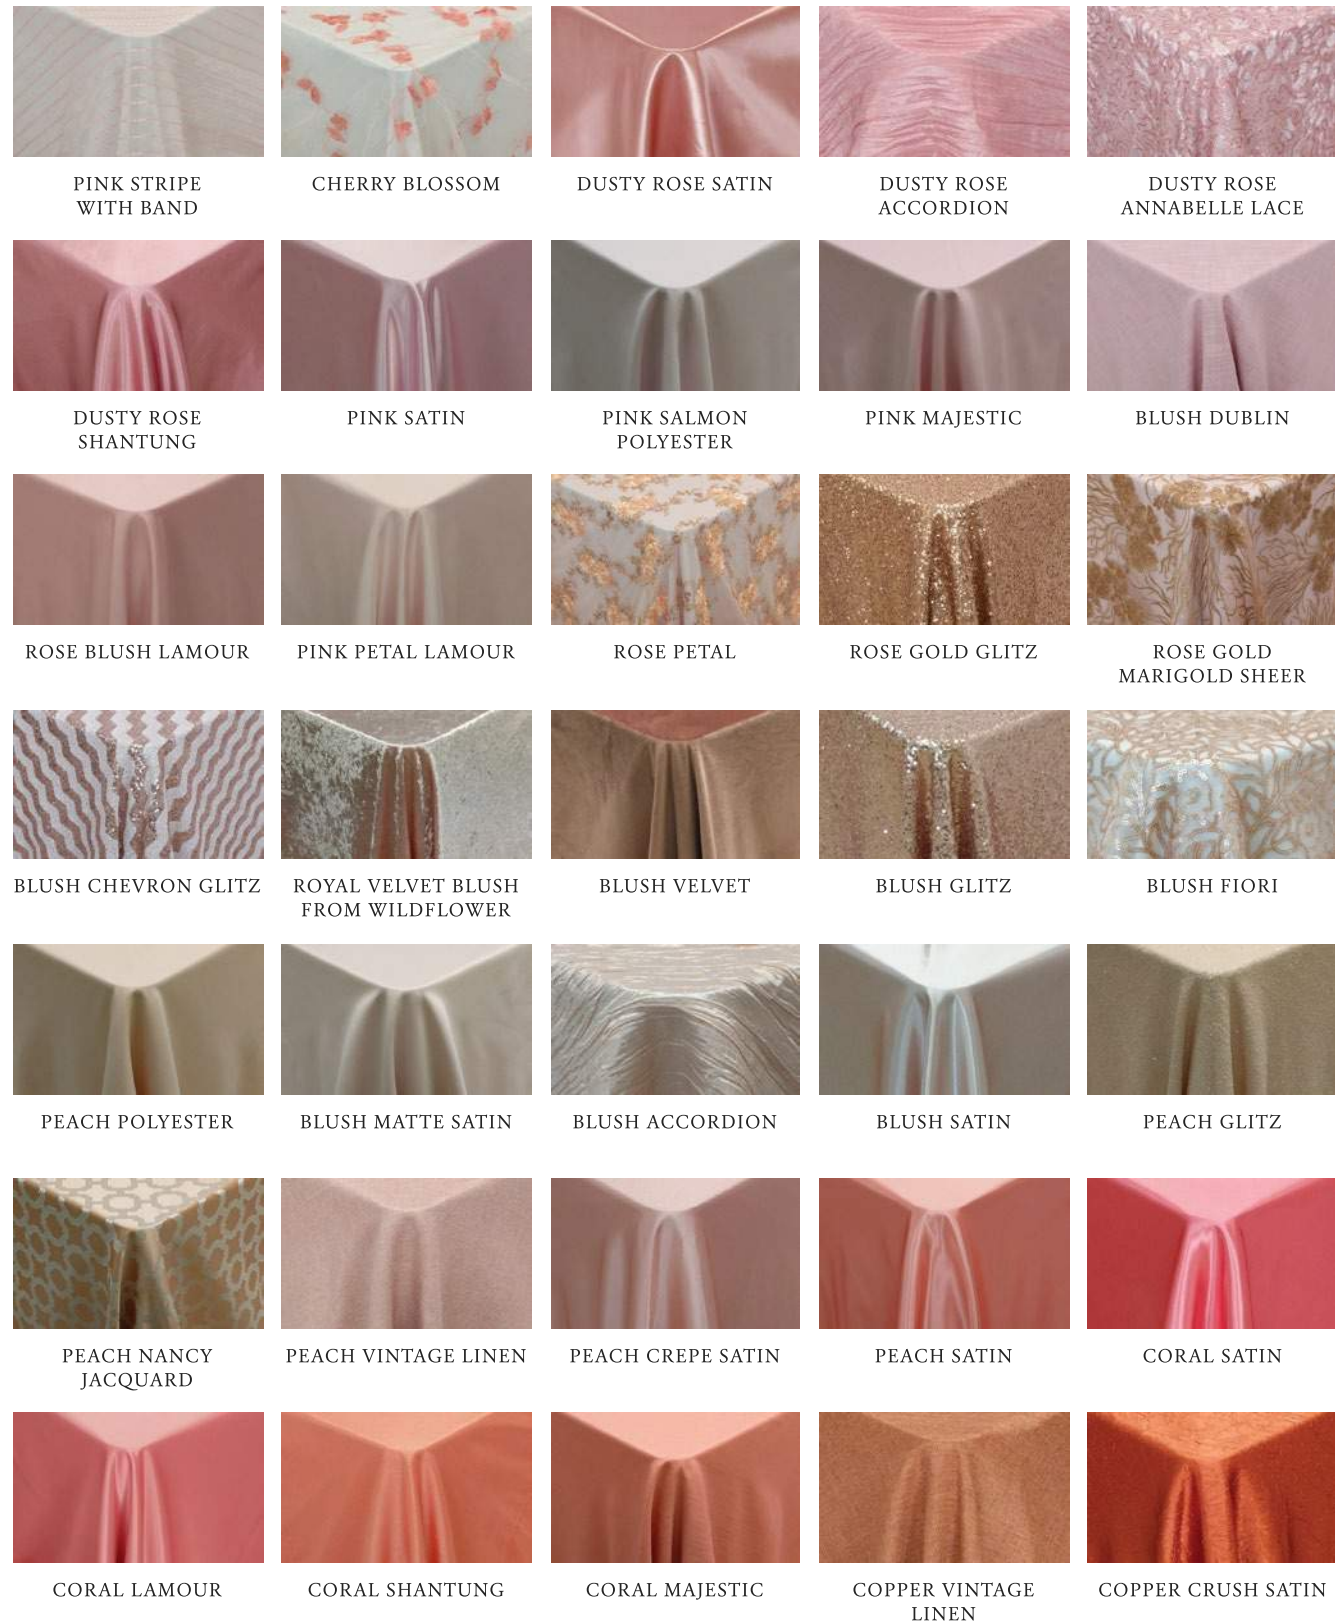

WHITE SOMERSET WHITE VOTEX SEQUINS IVORY VINTAGE LINEN IVORY SPARKLE DUST OFF WHITE ITALIAN CRUSH

WHITE TAFFETA SEQUINS IVORY DUPIONI WHITE IMPERIAL SHEER IVORY LAMOUR WHITE CHAMPAGNE BUBBLES

IVORY 4" PINTUCK IVORY ACCORDION NUDE NEW YORK DAZZLE IVORY LUX SATIN WHITE & SILVER SHIMMER

IVORY ALLURE IVORY SHANTUNG IVORY GOLD SWIRL WHITE DELANO WHITE ADELAIDE FROM WILDFLOWER

CREAM TAFFETA SEQUINS IVORY VELVET CREAM GALAXY SHIMMER IVORY LEYLANIE LACE IVORY TABRIZ

IVORY RIBBON LACE IVORY POLYESTER IVORY FLORAL APPLIQUE IVORY PALM SHEER IVORY STRIPE SHEER

IVORY CHOPIN IVORY PAISLEY FLORET IVORY HARLEQUIN SHEER NATURAL FRENCH LACE CREAM ACCORDION LACE

IVORY BRILLANT SHEER IVORY REGAL JACQUARD IVORY ROCHELLE LACE IVORY GREAT GATSBY CREAM LAMOUR

IVORY METALIC VINTAGE IVORY MINI PETAL SHEER IVORY FORTUNE CREAM GLITZ PINK WINDOW PANE

SILVER 2" PINTUCK SILVER JACQUARD SILVER DAMASK SILVER SCRIBBLES SILVER PALOMA

PLATINUM CHELSEA GREY PRISM FROM WILDFLOWER SILVER CHEVRON GLITZ SILVER CHEVRON LAMOUR GREY HOMESTEAD FROM WILDFLOWER

PEWTER ACCORDION PEWTER 2" PINTUCK PEWTER SATIN PEWTER DUPIONI PEWTER TAFFETA