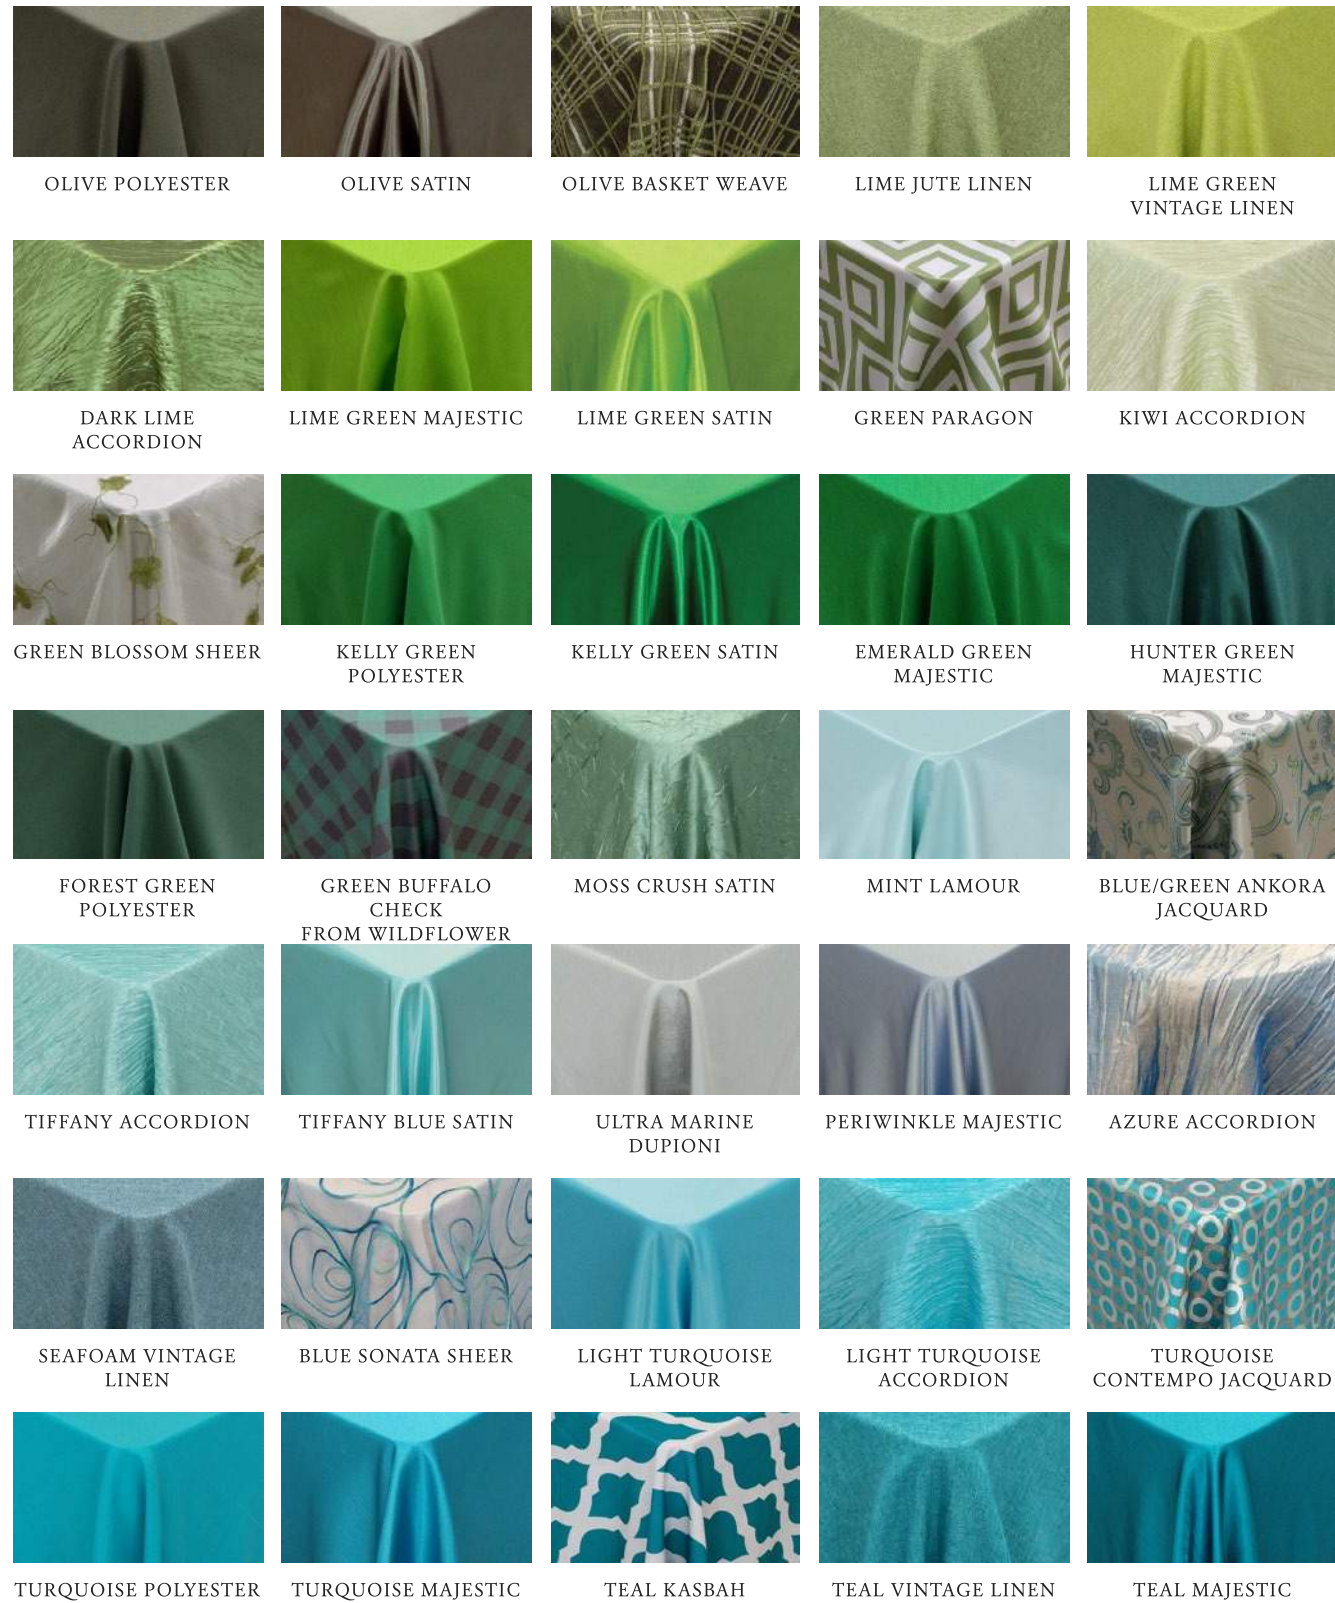

WHITE SOMERSET WHITE VOTEX SEQUINS IVORY VINTAGE LINEN IVORY SPARKLE DUST OFF WHITE ITALIAN CRUSH

WHITE TAFFETA SEQUINS IVORY DUPIONI WHITE IMPERIAL SHEER IVORY LAMOUR WHITE CHAMPAGNE BUBBLES

IVORY 4" PINTUCK IVORY ACCORDION NUDE NEW YORK DAZZLE IVORY LUX SATIN WHITE & SILVER SHIMMER

IVORY ALLURE IVORY SHANTUNG IVORY GOLD SWIRL WHITE DELANO WHITE ADELAIDE FROM WILDFLOWER

CREAM TAFFETA SEQUINS IVORY VELVET CREAM GALAXY SHIMMER IVORY LEYLANIE LACE IVORY TABRIZ

IVORY RIBBON LACE IVORY POLYESTER IVORY FLORAL APPLIQUE IVORY PALM SHEER IVORY STRIPE SHEER

IVORY CHOPIN IVORY PAISLEY FLORET IVORY HARLEQUIN SHEER NATURAL FRENCH LACE CREAM ACCORDION LACE

IVORY BRILLANT SHEER IVORY REGAL JACQUARD IVORY ROCHELLE LACE IVORY GREAT GATSBY CREAM LAMOUR

IVORY METALIC VINTAGE IVORY MINI PETAL SHEER IVORY FORTUNE CREAM GLITZ PINK WINDOW PANE

SILVER 2" PINTUCK SILVER JACQUARD SILVER DAMASK SILVER SCRIBBLES SILVER PALOMA

PLATINUM CHELSEA GREY PRISM FROM WILDFLOWER SILVER CHEVRON GLITZ SILVER CHEVRON LAMOUR GREY HOMESTEAD FROM WILDFLOWER

PEWTER ACCORDION PEWTER 2" PINTUCK PEWTER SATIN PEWTER DUPIONI PEWTER TAFFETA