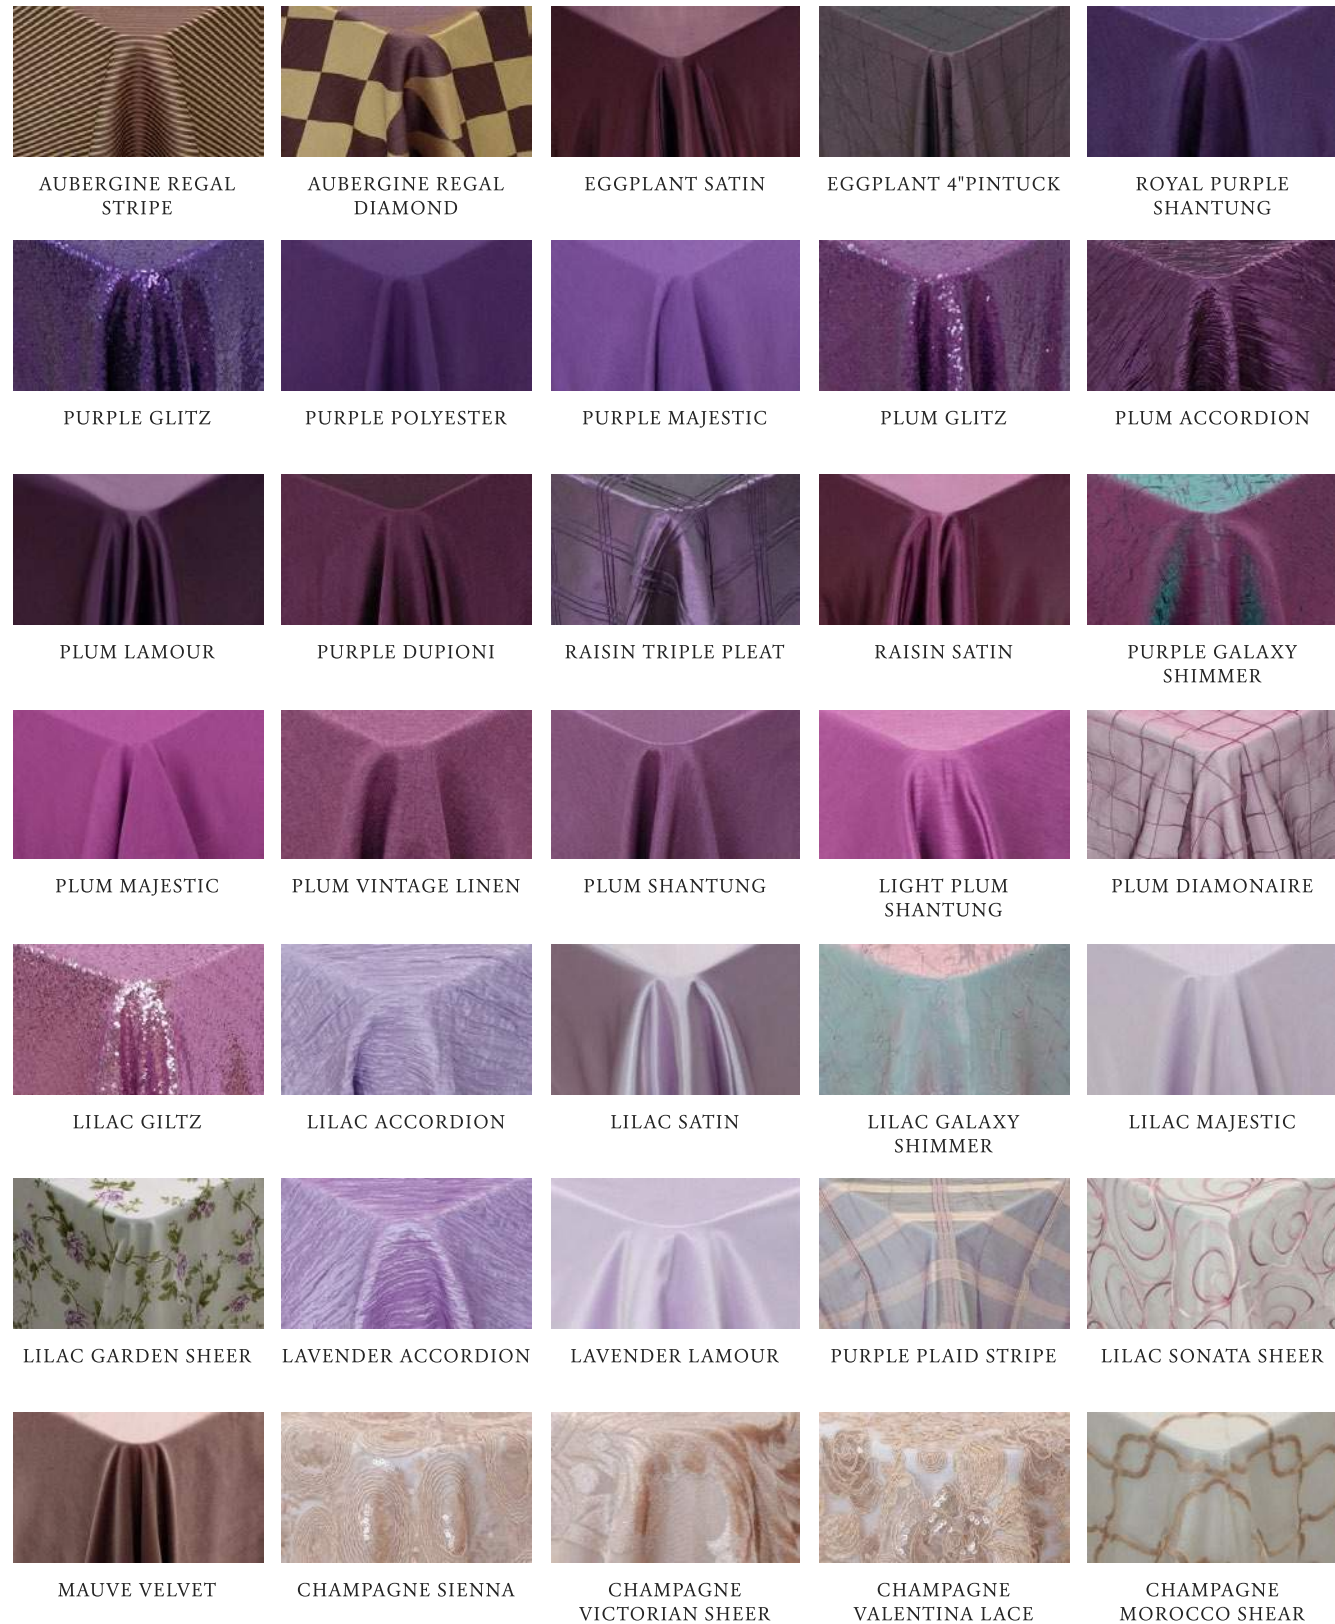

WHITE SOMERSET WHITE VOTEX SEQUINS IVORY VINTAGE LINEN IVORY SPARKLE DUST OFF WHITE ITALIAN CRUSH

WHITE TAFFETA SEQUINS IVORY DUPIONI WHITE IMPERIAL SHEER IVORY LAMOUR WHITE CHAMPAGNE BUBBLES

IVORY 4" PINTUCK IVORY ACCORDION NUDE NEW YORK DAZZLE IVORY LUX SATIN WHITE & SILVER SHIMMER

IVORY ALLURE IVORY SHANTUNG IVORY GOLD SWIRL WHITE DELANO WHITE ADELAIDE FROM WILDFLOWER

CREAM TAFFETA SEQUINS IVORY VELVET CREAM GALAXY SHIMMER IVORY LEYLANIE LACE IVORY TABRIZ

IVORY RIBBON LACE IVORY POLYESTER IVORY FLORAL APPLIQUE IVORY PALM SHEER IVORY STRIPE SHEER

IVORY CHOPIN IVORY PAISLEY FLORET IVORY HARLEQUIN SHEER NATURAL FRENCH LACE CREAM ACCORDION LACE

IVORY BRILLANT SHEER IVORY REGAL JACQUARD IVORY ROCHELLE LACE IVORY GREAT GATSBY CREAM LAMOUR

IVORY METALIC VINTAGE IVORY MINI PETAL SHEER IVORY FORTUNE CREAM GLITZ PINK WINDOW PANE

SILVER 2" PINTUCK SILVER JACQUARD SILVER DAMASK SILVER SCRIBBLES SILVER PALOMA

PLATINUM CHELSEA GREY PRISM FROM WILDFLOWER SILVER CHEVRON GLITZ SILVER CHEVRON LAMOUR GREY HOMESTEAD FROM WILDFLOWER

PEWTER ACCORDION PEWTER 2" PINTUCK PEWTER SATIN PEWTER DUPIONI PEWTER TAFFETA