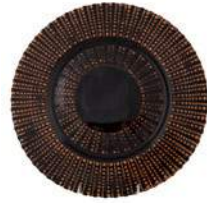

MARBLE MELAMINE
CHARGER
12" Round
\$4.75

GREY STONEWARE
CHARGER
12" Round
\$4.75

BLACK STONEWARE
CHARGER
12" Round
\$4.75

BLACK ACRYLIC
CHARGER
13" Round
\$2.00

BROWN QUANTUM
GLASS CHARGER
13" Round
\$3.00