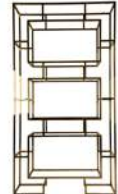

MINI WHITE
ACRYLIC BAR
48" x 30" x 42"
\$225.00

MAXIMIZER STAINLESS
STEEL BAR
\$150.00

PORTABLE BLACK
CAMBRO BAR
\$120.00

GREY GRANITE RESIN
PORTABLE BAR
\$40.00

MODERN GRAND
BARBACK STAINLESS
STEEL ROUND
30" x 84"
\$220.00